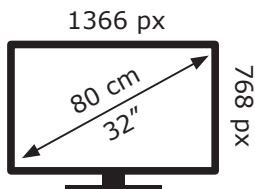

ENERGY

GRUNDIG

32 VLE 4820 TXX000

33 kWh/1000h

ABCDEF G

0 kWh/1000h

2019/2013