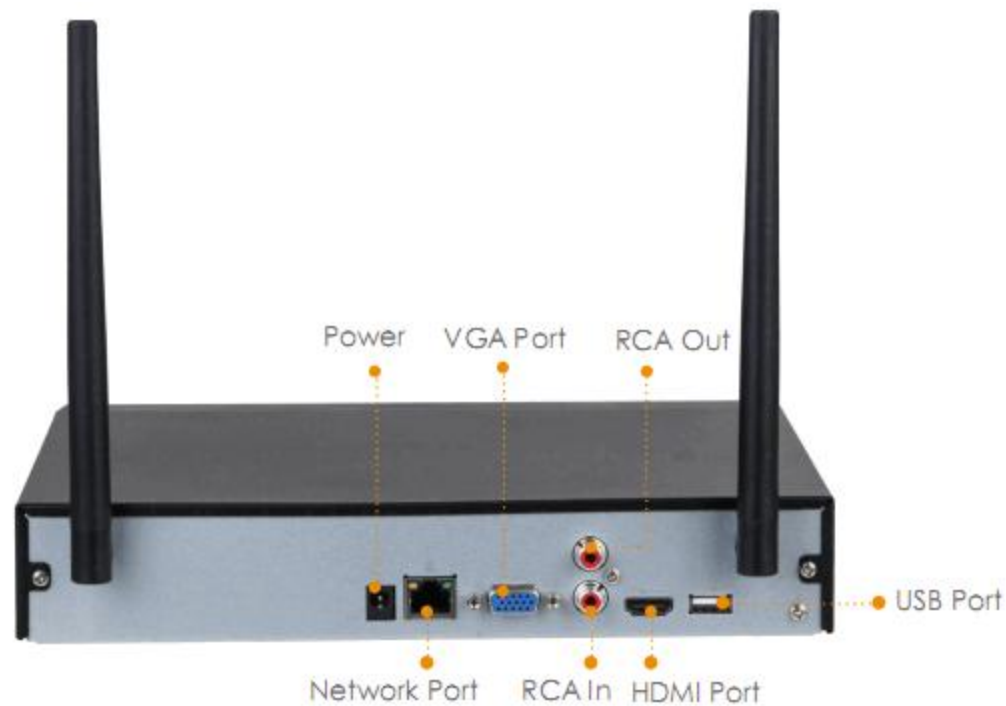

Wireless Recorder