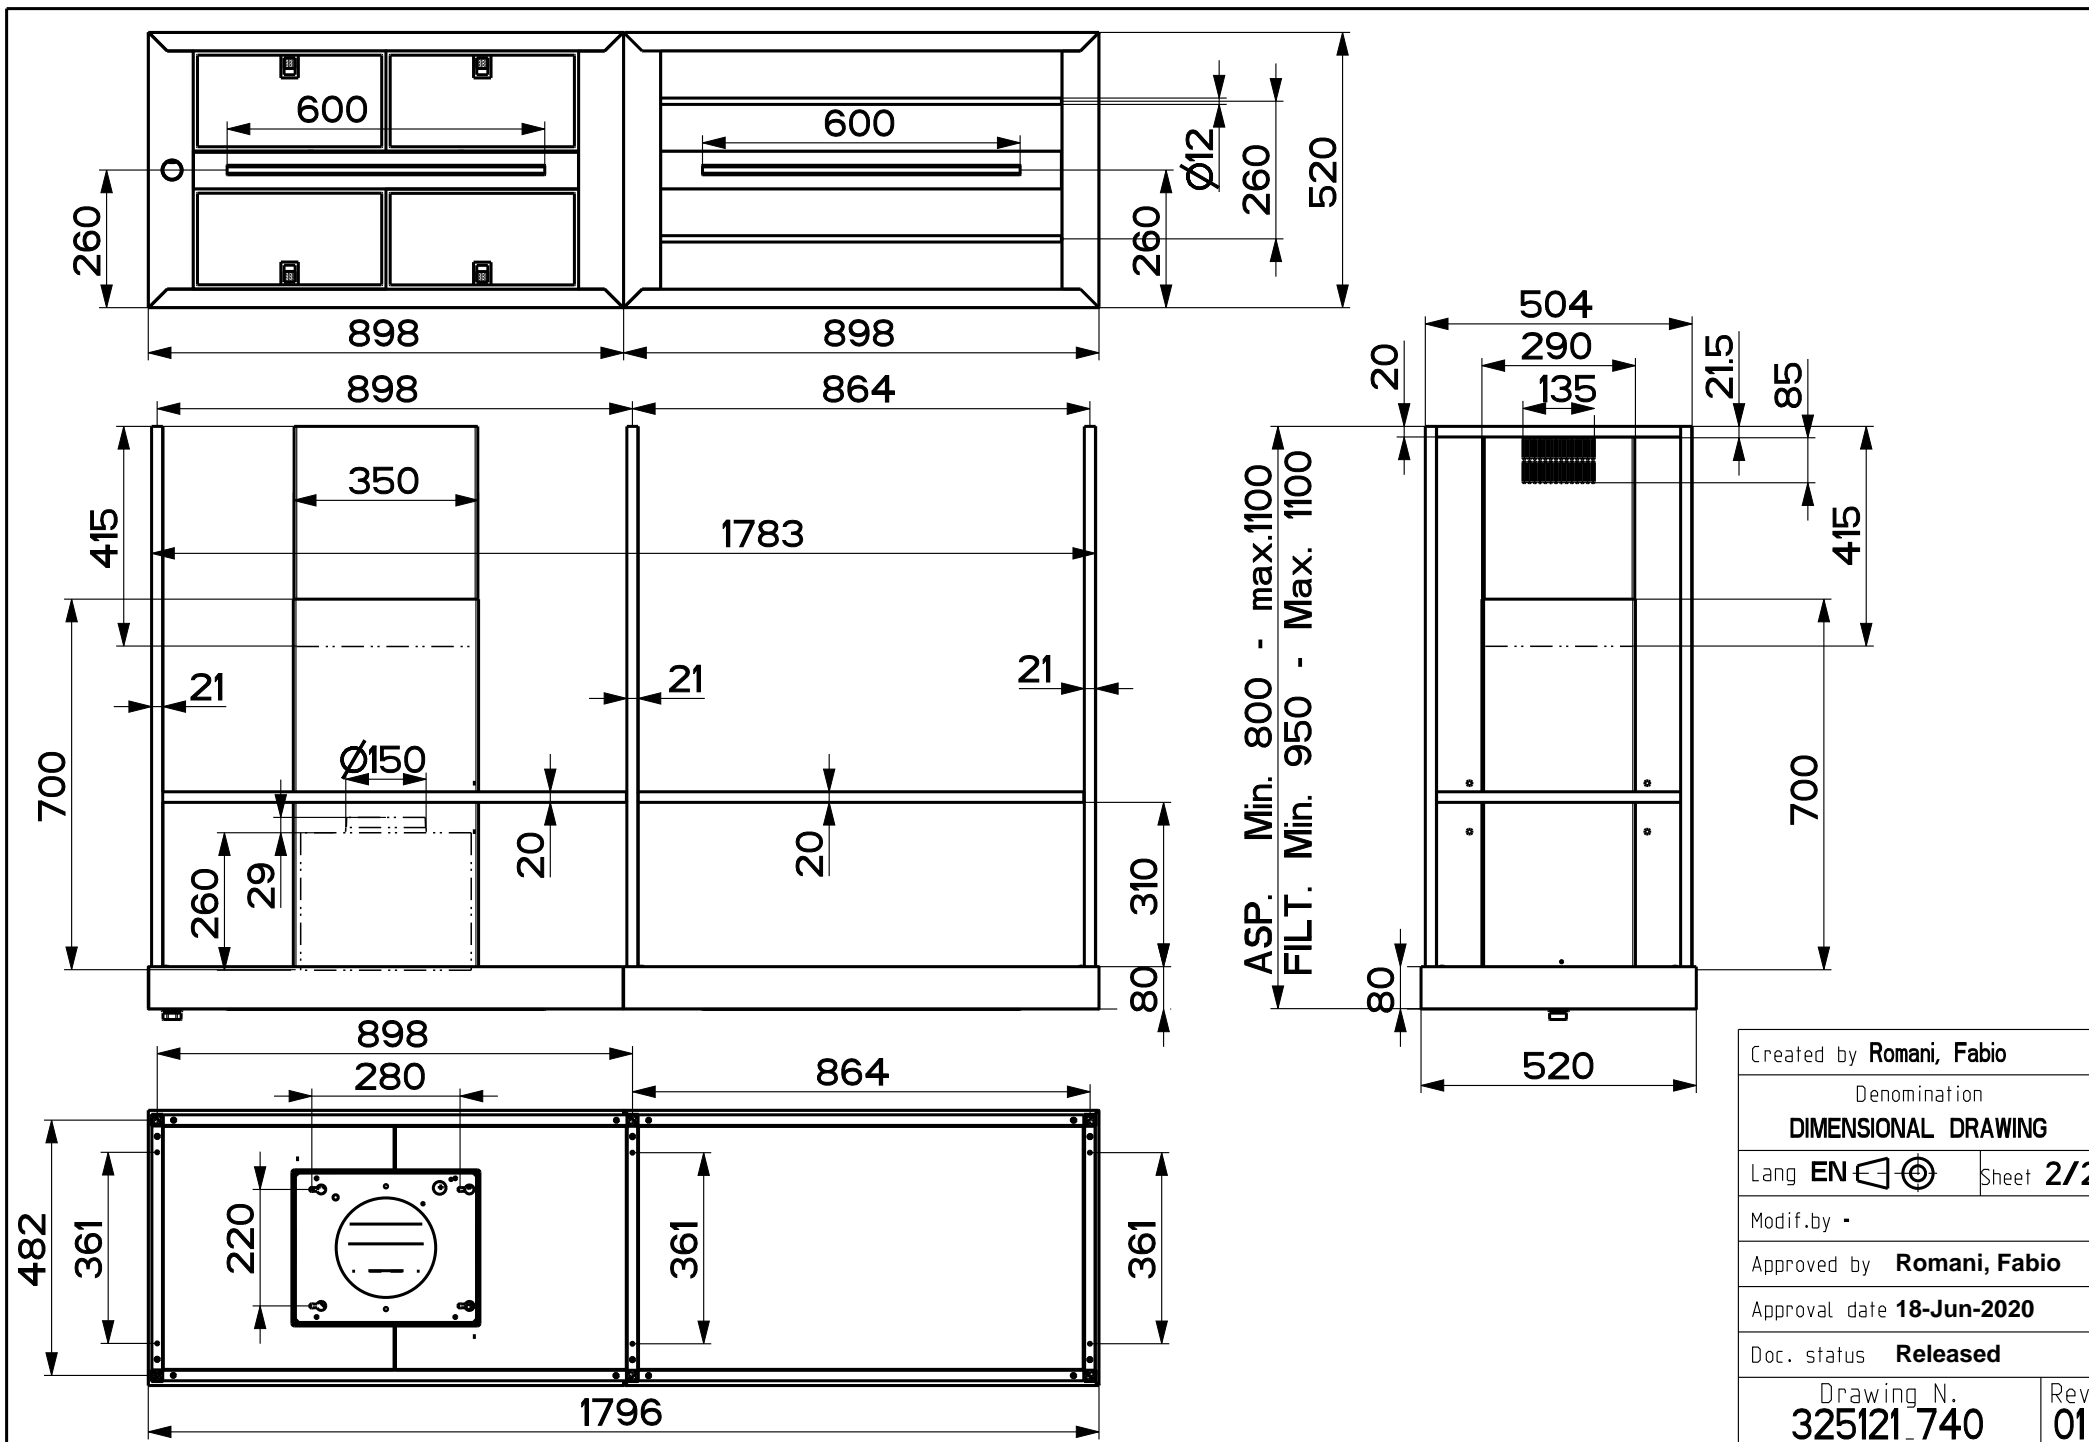

ASP. Min. 800 - max.1100
 FILT. Min. 950 - Max. 1100

Created by Romani, Fabio	
Denomination DIMENSIONAL DRAWING	
Lang EN	Sheet 1/2
Modif.by Romani, Fabio	
Approved by Romani, Fabio	
Approval date 18-Jun-2020	
Doc. status Released	
Drawing N. 325121_740	Rev 01

Created by Romani, Fabio	
Denomination DIMENSIONAL DRAWING	
Lang EN	Sheet 2/2
Modif.by -	
Approved by Romani, Fabio	
Approval date 18-Jun-2020	
Doc. status Released	
Drawing N. 325121_740	Rev 01