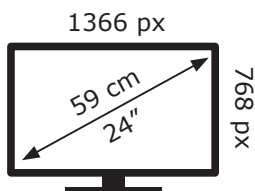

ENERGY

GRUNDIG

24 VLE 4820 TXW000

20 kWh/1000h

ABCDEF G

0 kWh/1000h

2019/2013